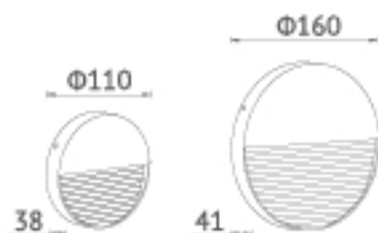

## KL-WM057 / KL-WM058

**Material:** Die-cast aluminium / Glass Diffuser

**Voltage:** 220-240V / 50-60Hz

**Led Color Option:** 2700- 6500K

**Working Temp.:** -20°C~40°C

KL-WM057

KL-WM058

Item NO.	KL-WM057	KL-WM058
Watt	LED 3W	LED 6W
Luminous Flux	150lm	400lm
Beam Angle	80°	80°
CRI	80	80
Safety type	IP54 Class I	IP54 Class I
Power Factor	≥0.5	≥0.5