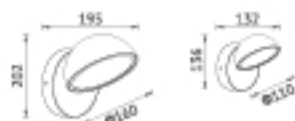

Item NO.	KL-W570	KL-W570-DN	KL-W571	KL-W571 - PIR
Watt	LED SMD 12W	LED SMD 12W	LED SMD 21W	LED SMD 21W
Luminous Flux	800lm	800lm	1500lm	1500lm
Beam Angle	120°	120°	120°	120°
CRI	80	80	80	80
Safety type	IP54 Class I	IP54 Class I	IP54 Class I	IP54 Class I
Power Factor	≥0.8	≥0.8	≥0.8	≥0.8