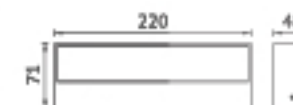

## KL-W171-III / KL-W176-III

**Material:** Die-cast aluminium / Glass Diffuser

**Voltage:** 220-240V / 50-60Hz

**Led Color Option:** 2700- 6500K

**Working Temp.:** -20°C-40°C

White Silver Dark Grey Black

Item NO.	KL-W171-III	KL-W176-III
Watt	LED SMD 10W	LED SMD 20W
Luminous Flux	800lm	1200lm
Beam Angle	120°	120°
CRI	80	80
Safety type	IP65 CLASS I	IP65 CLASS I
Power Factor	≥0.95	≥0.95