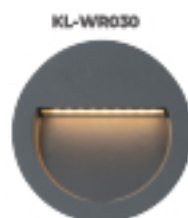

KL-WR030 / KL-WR040

Material: Die-cast aluminium / Glass Diffus

Voltage: 220-240V / 50-60Hz

Led Color Option: 2700- 6500K

Working Temp.: -20°C~40°C