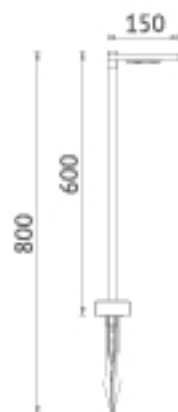

KL-B236 / KL-B237

Material: Die-cast aluminium / Glass Diffuser

Voltage: 12-24V / 50-60Hz

Led Color Option: 2700- 6500K

Working Temp.: -20°C-40°C