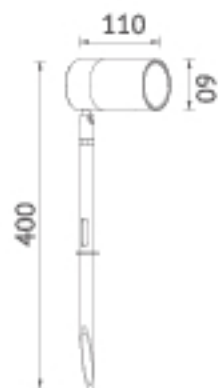

KL-S705

Material: Aluminium / Glass Diffuser

Voltage: 220-240V / 50-60Hz

Working Temp.: -20°C-40°C