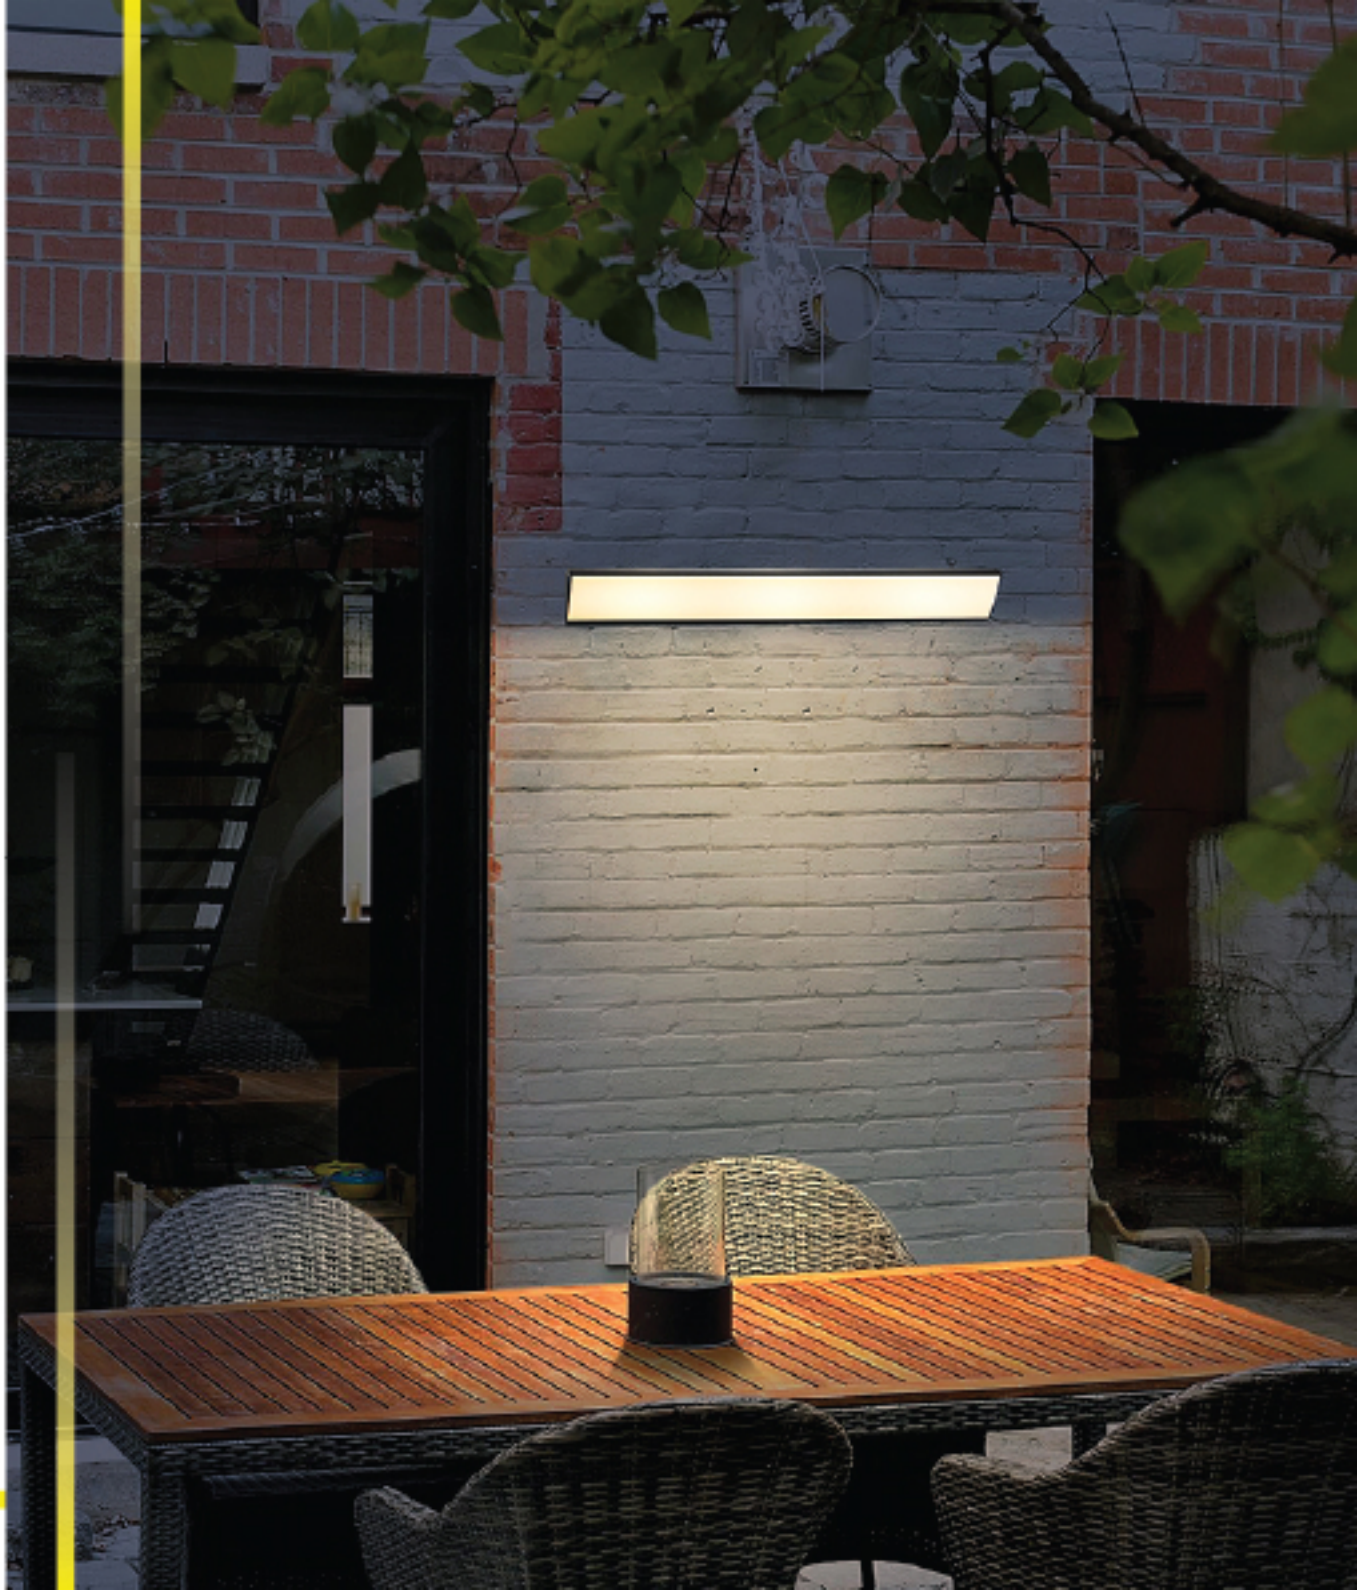

**KEYLIGHT**  
SPAIN  
LIGHTING PRODUCTS

Item NO.	KL-W229-600	KL-W229-900	KL-W229-1200
Watt	LED SMD 40W	LED SMD 60W	LED SMD 80W
Luminous Flux	2800lm	5000lm	6500lm
Beam Angle	120°	120°	120°
CRI	80	80	80
Safety type	IP54	IP54	IP54
Power Factor	≥0.9	≥0.9	≥0.9