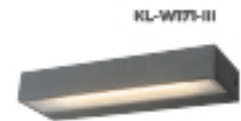

Item NO.	KL-W171-III	KL-W176-III
Watt	LED SMD 10W	LED SMD 20W
Luminous Flux	800lm	1200lm
Beam Angle	120°	120°
CRI	80	80
Safety type	IP65 CLASS I	IP65 CLASS I
Power Factor	≥0.95	≥0.95

KEYLIGHT
SPAIN
LIGHTING PRODUCTS