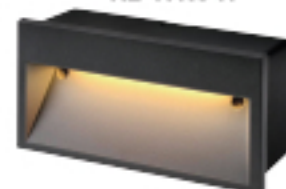

## KL-OD0039 / KL-WR041

**Material:** Die-cast aluminium / Glass Diffuser

**Voltage:** 220-240V / 50-60Hz

**Led Color Option:** 2700- 6500K

**Working Temp.:** -20°C~40°C

KL-OD0039

KL-WR041

Item NO.	KL-OD0039	KL-WR041
Watt	LED SMD10W	LED SMD10W
Luminous Flux	250lm	250lm
Beam Angle	70°	70°
CRI	80	80
Safety type	IP54 Class I	IP54 Class I
Power Factor	≥0.9	≥0.9