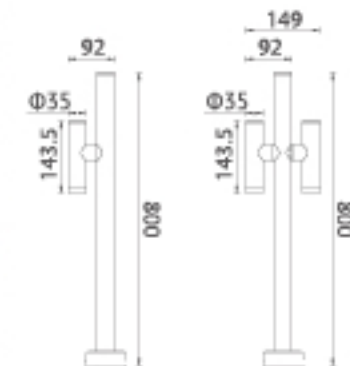

## KL-B323-24V / KL-B324-24V

**Material:** Die-cast aluminium / Glass Diffuser

**Voltage:** 12-24V / 50-60Hz

**Led Color Option:** 2700- 6500K

**Working Temp.:** -20°C-40°C

KL-B323-24V

KL-B324-24V

Item NO.	KL-B323-24V	KL-B324-24V
Watt	LED SMD 3W	LED COB 2X3W
Luminous Flux	200lm	400lm
Beam Angle	32°	32°
CRI	80	80
Safety type	IP54 Class III	IP54 Class III
Power Factor	≥0.8	≥0.8