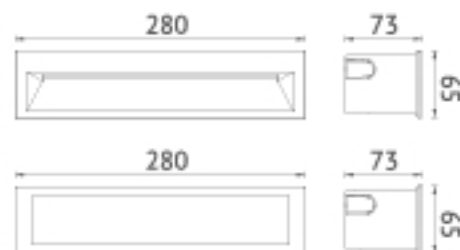

## KL-WR048 / KL-WR049

**Material:** Die-cast aluminium / Glass Diffuser

**Voltage:** 220-240V / 50-60Hz

**Led Color Option:** 2700- 6500K

**Working Temp.:** -20°C~40°C

KL-WR048

KL-WR049

Item NO.	KL-WR048	KL-WR049
Watt	LED SMD 10W	LED SMD 10W
Luminous Flux	400lm	320lm
Beam Angle	68°	68°
CRI	80	80
Safety type	IP54 Class I	IP65 Class I
Power Factor	≥0.9	≥0.9