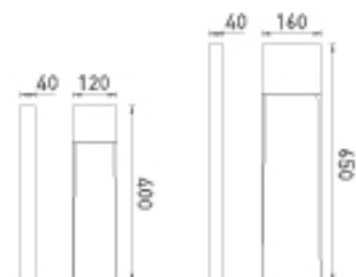

Item NO.	KL-B602	KL-B601
Watt	LED12W	LED 8W
Luminous Flux	820lm	580lm
Beam Angle	68°	68°
CRI	80	80
Safety type	IP65 Class I	IP65 Class I
Power Factor	≥0.85	≥0.85

  
**KEYLIGHT**  
SPAIN  
LIGHTING PRODUCTS