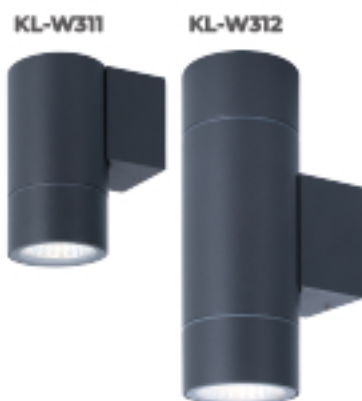

## KL-W311 / KL-W312

**Material:** Die-cast aluminium / Glass Diffuser

**Voltage:** 220-240V / 50-60Hz

**Led Color Option:** 2700- 6500K

**Working Temp.:** -20°C-40°C

Item NO.	KL-W311	KL-W312
Watt	LED COB 7W	LED COB 13W
Luminous Flux	800lm	1500lm
Beam Angle	38°	38°
CRI	80	80
Safety type	IP65 Class I	IP65 Class I
Power Factor	$\geq 0.5$	$\geq 0.85$