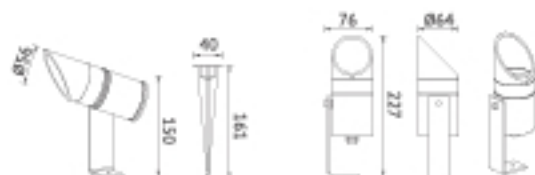

## KL-S735 / KL-OD0043

**Material:** Die-cast aluminium / Glass Diffuser

**Voltage:** 220-240V / 50-60Hz

**Led Color Option:** 2700- 6500K

**Working Temp.:** -20°C-40°C

White Silver Dark Grey Black

Item NO.	KL-S735	KL-OD0043
Watt	LED COB 7W	GU10 MAX30W
Luminous Flux	750lm	-
Beam Angle	24°	-
CRI	80	-
Safety type	IP65 CLASS I	IP65 CLASS I
Power Factor	≥0.5	-