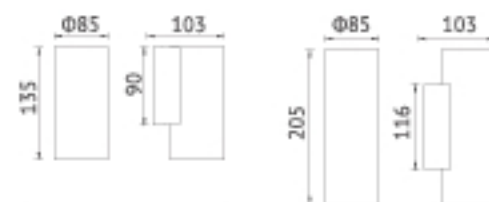

Item NO.	KL-W007	KL-W008
Watt	LED COB 12W	LED COB 20/2W
Luminous Flux	1000lm	2500lm
Beam Angle	38°	38°
CRI	80	80
Safety type	IP65 Class I	IP65 Class I
Power Factor	≥0.8	≥0.8

KEYLIGHT
SPAIN
LIGHTING PRODUCTS