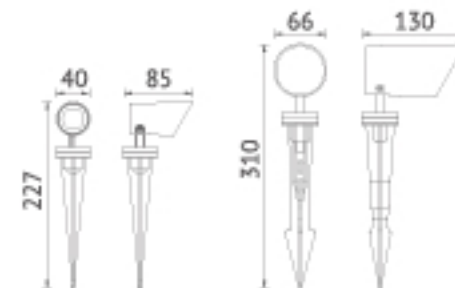

## KL-S715 / KL-S716

**Material:** Die-cast aluminium / Glass Diffuser

**Voltage:** 220-240V / 50-60Hz

**Led Color Option:** 2700- 6500K

**Working Temp.:** -20°C-40°C

White Silver Dark Grey Black

Item NO.	KL-S715	KL-S716
Watt	LED SMD 3W	LED COB 7W
Luminous Flux	200lm	470lm
Beam Angle	12° 24° 36°	12° 24° 36°
CRI	80	80
Safety type	IP65 Class III	IP65 Class I
Power Factor	≥0.54	≥0.54