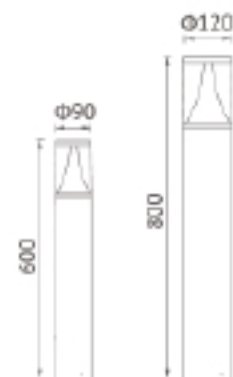

Item NO.	KL-B212	KL-B213
Watt	LED 12W	LED 22W
Luminous Flux	900lm	1900lm
Beam Angle	180°	180°
CRI	80	80
Safety type	IP65 Class I	IP65 Class I
Power Factor	≥0.9	≥0.9

KEYLIGHT
SPAIN
LIGHTING PRODUCTS