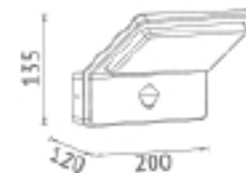

KL-WM206

Material: Die-cast aluminium / Glass Diffuser

Voltage: 220-240V / 50-60Hz

Led Color Option: 2700- 6500K

Working Temp.: -20°C-40°C

3000K → 6500K

CCT Switchable
3000/4000/6500K

Item NO.	KL-W206	KL-W206 - PIR
Watt	LED SMD 21W	LED SMD 21W
Luminous Flux	1600lm	1600lm
Beam Angle	105°	105°
CRI	80	80
Safety type	IP65 Class I	IP65 Class I
Power Factor	≥0.9	≥0.9

KEYLIGHT
SPAIN
LIGHTING PRODUCTS