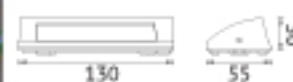

Item NO.	KL-W181	KL-W182	KL-W183
Watt	LED SMD 3.5W	LED SMD 6W	LED SMD 10W
Luminous Flux	150lm	260lm	720lm
Beam Angle	120°	120°	120°
CRI	80	80	80
Safety type	IP54	IP54	IP54
Power Factor	≥0.9	≥0.9	≥0.9