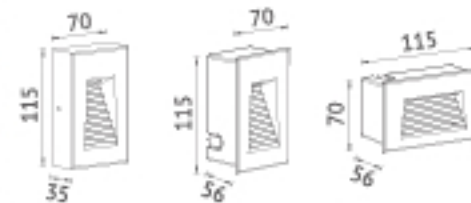

Item NO.	KL-WR054A	KL-WR054B	KL-WR054
Watt	LED 3.5W	LED 3.5W	LED 3.5W
Luminous Flux	150lm	180lm	150lm
Beam Angle	70°	80°	70°
CRI	80	80	80
Safety type	IP54 Class I	IP54 Class I	IP54 Class I
Power Factor	≥0.5	≥0.5	≥0.5