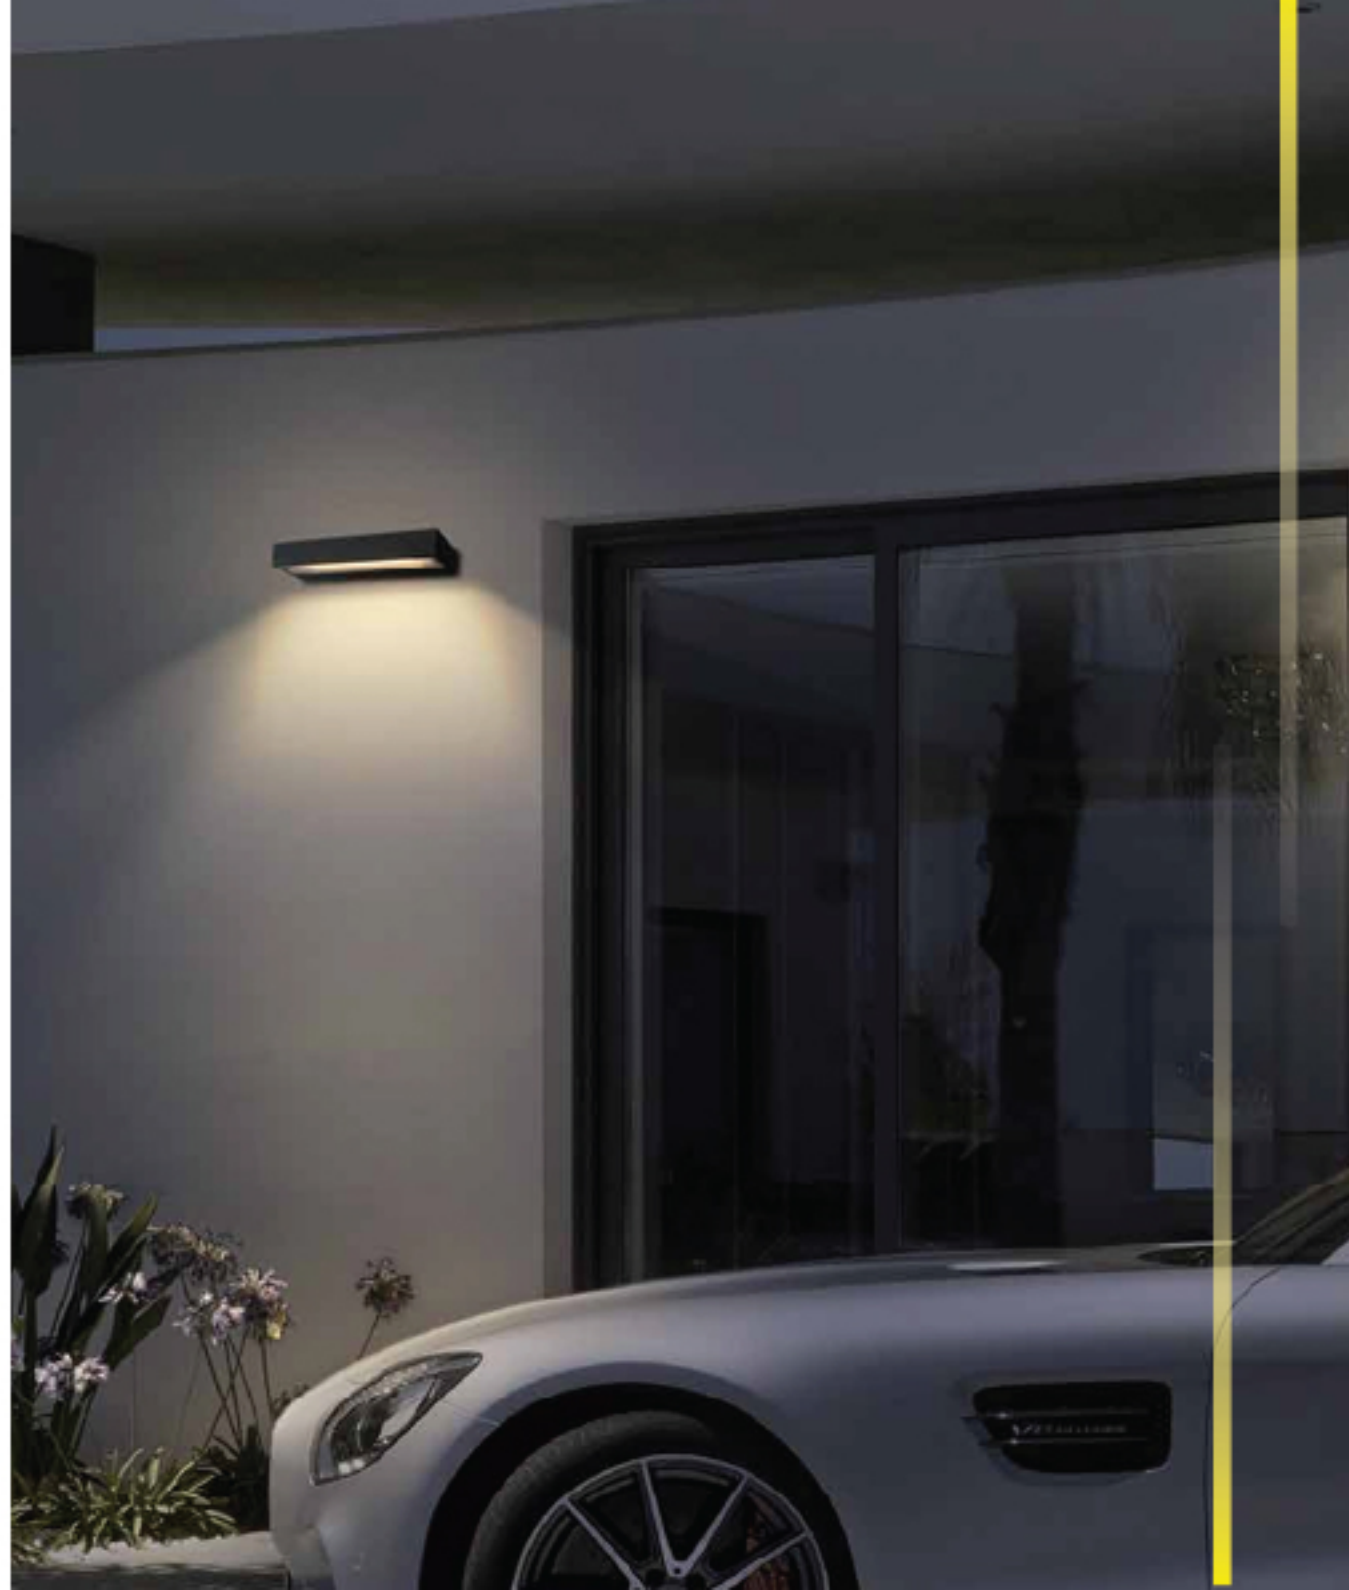

Item NO.	KL-B591	KL-B592
Watt	LED 7W	LED 12W
Luminous Flux	520lm	800lm
Beam Angle	55°	55°
CRi	80	80
Safety type	IP65 CLASS I	IP65 CLASS I
Power Factor	≥0.85	≥0.85

  
**KEYLIGHT**  
SPAIN  
LIGHTING PRODUCTS