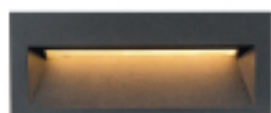

## KL-OD0069

**Material:** Die-cast aluminium / Glass Diffuser

**Voltage:** 220-240V / 50-60Hz

**Led Color Option:** 2700- 6500K

**Working Temp.:** -20°C-40°C

White Silver Dark Grey Black

Item NO.	KL-OD0069
Watt	LED SMD 4W
Luminous Flux	180lm
Beam Angle	60°
CRI	80
Safety type	IP54 Class I
Power Factor	≥0.5