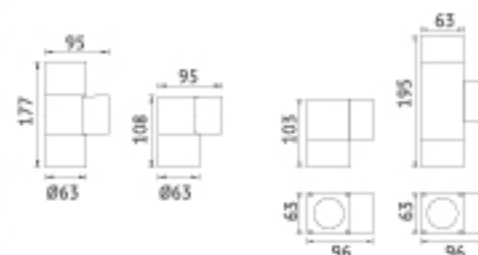

Item NO.	KL-OD0049	KL-OD0048	KL-W051	KL-W052
Watt	GU10 MAX.35W	GU10 X2 MAX.35W	GU10 MAX.35W	GU10 X2 MAX.35W
Safety type	IP65 Class I	IP65 Class I	IP54 Class I	IP54 Class I

KEYLIGHT
SPAIN
LIGHTING PRODUCTS