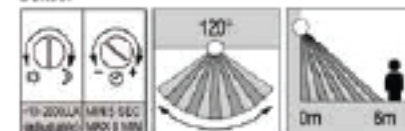

KL-W584

Material: Die-cast aluminium / Glass Diffuser

Voltage: 220-240V / 50-60Hz

Led Color Option: 2700- 6500K

Working Temp.: -20°C-40°C

3000K → 6500K
CCT Switchable
3000/4000/6500K

Sensor

Item NO.	KL-W584	KL-W584-PIR
Watt	LED COB 16W	LED COB 16W
Luminous Flux	1200lm	1200lm
Beam Angle	38°	38°
CRI	80	80
Safety type	IP65 Class I	IP65 Class I
Power Factor	≥0.9	≥0.9

KEYLIGHT
SPAIN
LIGHTING PRODUCTS