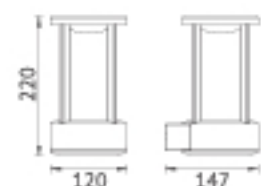

## KL-OD0014 / KL-OD0014-PIR

**Material:** Die-cast aluminium / PC Diffuser

**Voltage:** 220-240V / 50-60Hz

**Led Color Option:** 2700- 6500K

**Working Temp.:** -20°C-40°C

KL-OD0014      KL-OD0014-PIR

Item NO.	KL-OD0014	KL-OD0014-PIR
Watt	LED SMD 13W	LED SMD 13W
Luminous Flux	800lm	800lm
Beam Angle	120°	120°
CRI	80	80
Safety type	IP65 Class I	IP65 Class I
Power Factor	≥0.85	≥0.85