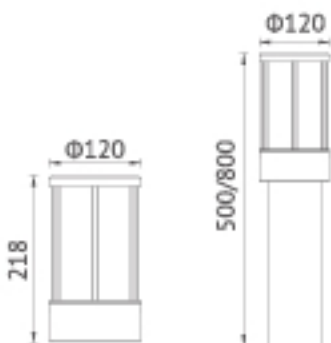

KL-B231 / KL-B231-500 KL-B231-800

Material: Die-cast aluminium / Glass Diffuser

Voltage: 220-240V / 50-60Hz

Working Temp.: -20°C-40°C

White Silver Dark Grey Black