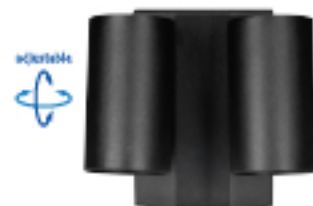

KL-W584

Material: Die-cast aluminium / Glass Diffuser

Voltage: 220-240V / 50-60Hz

Led Color Option: 2700- 6500K

Working Temp.: -20°C-40°C

3000K → 6500K
CCT Switchable
3000/4000/6500K

KL-W584

Item NO.	KL-W584	KL-W584-PIR
Watt	LED COB 16W	LED COB 16W
Luminous Flux	1200lm	1200lm
Beam Angle	38°	38°
CRI	80	80
Safety type	IP65 Class I	IP65 Class I
Power Factor	≥0.9	≥0.9

KEYLIGHT
SPAIN
LIGHTING PRODUCTS