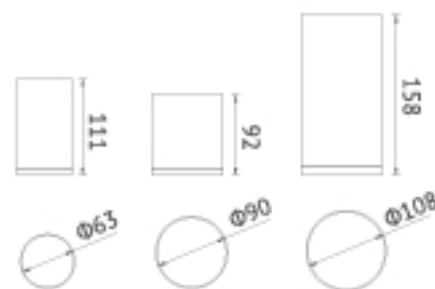

Item NO.	KL-OD0067	KL-OD0068	KL-OD002
Watt	GU10 MAX.35W	E27	GU10 MAX.35W
Safety type	IP65 Class I	IP65 Class I	IP65 Class I

KEYLIGHT
SPAIN
LIGHTING PRODUCTS