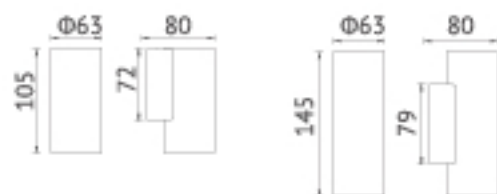

KL-W005 / KL-W006

Material: Die-cast aluminium / Glass Diffuser

Voltage: 220-240V / 50-60Hz

Led Color Option: 2700- 6500K

Working Temp.: -20°C-40°C