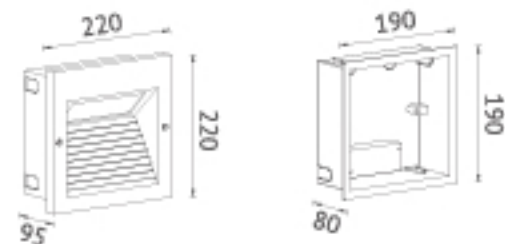

Item NO.	KL-WR052
Watt	LED 20W
Luminous Flux	1450lm
Beam Angle	80°
CRI	80
Safety type	IP65 Class I
Power Factor	≥0.9

KEYLIGHT
SPAIN
LIGHTING PRODUCTS