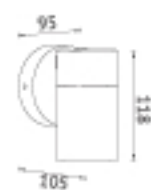

Material: Die-cast aluminium / Glass Diffuser

Voltage: 220-240V / 50-60Hz

Working Temp.: -20°C-40°C