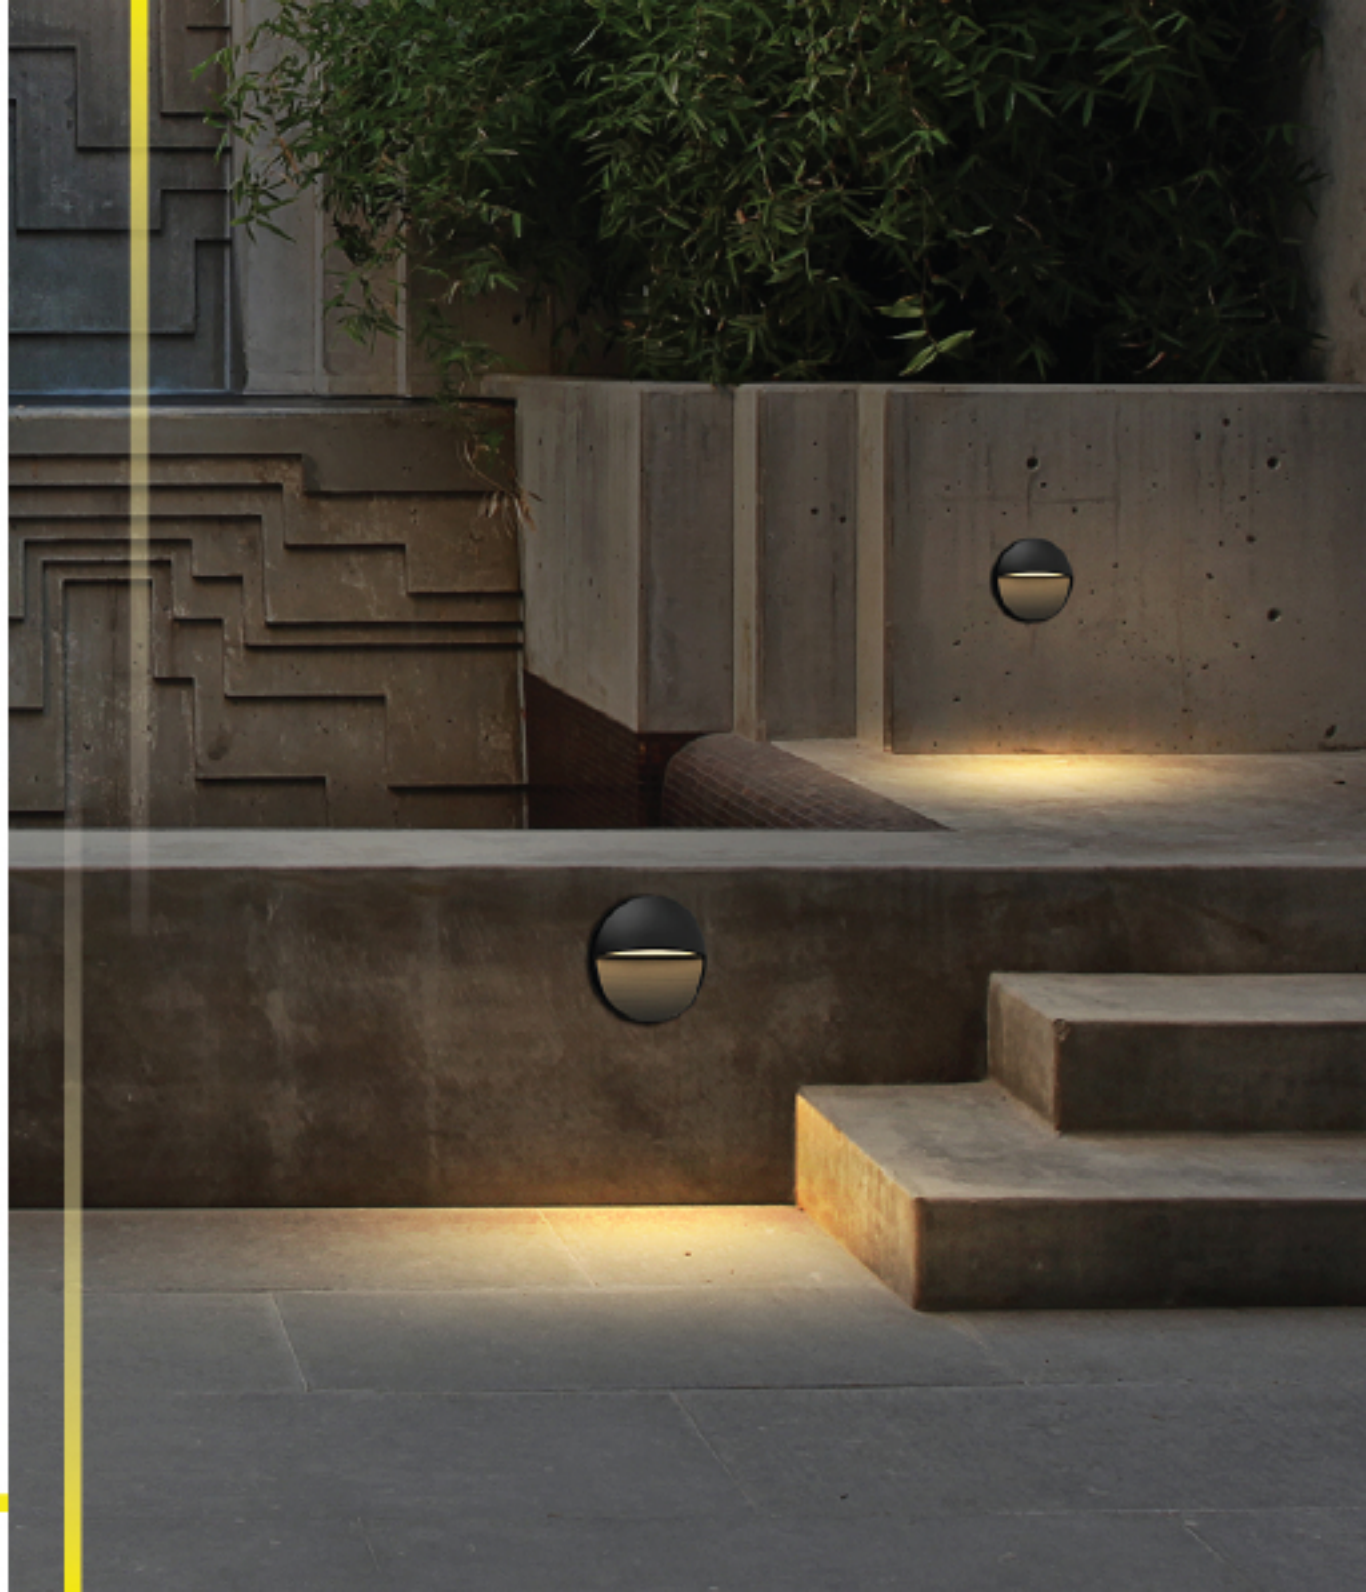

Item NO.	KL-WM057	KL-WM058
Watt	LED 3W	LED 6W
Luminous Flux	150lm	400lm
Beam Angle	80°	80°
CRI	80	80
Safety type	IP54 Class I	IP54 Class I
Power Factor	≥0.5	≥0.5

KEYLIGHT
SPAIN
LIGHTING PRODUCTS