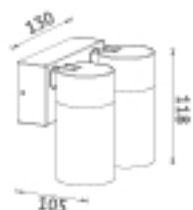

Material: Die-cast aluminium / Glass Diffuser

Voltage: 220-240V / 50-60Hz

Working Temp.: -20°C-40°C