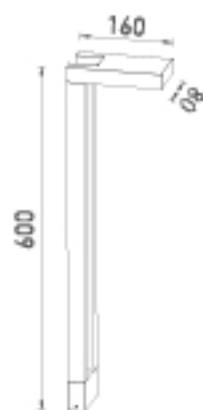

KL-B238

Material: Die-cast aluminium / Glass Diffuser

Voltage: 12-24V / 50-60Hz

Led Color Option: 2700- 6500K

Working Temp.: -20°C~40°C