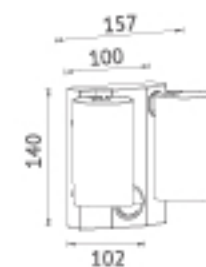

KL-W584

Sensor

Item NO.	KL-W584	KL-W584-PIR
Watt	LED COB 16W	LED COB 16W
Luminous Flux	1200lm	1200lm
Beam Angle	38°	38°
CRI	80	80
Safety type	IP65 Class I	IP65 Class I
Power Factor	≥0.9	≥0.9

**KEYLIGHT**  
SPAIN  
LIGHTING PRODUCTS