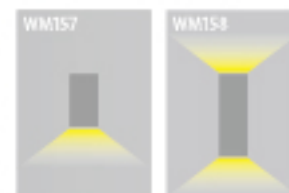

Item NO.	KL-W157	KL-W158
Watt	GU10 MAX.35W	GU10 20MAX.35W
Safety type	IP54 CLASS I	IP54 CLASS I

KEYLIGHT
SPAIN
LIGHTING PRODUCTS