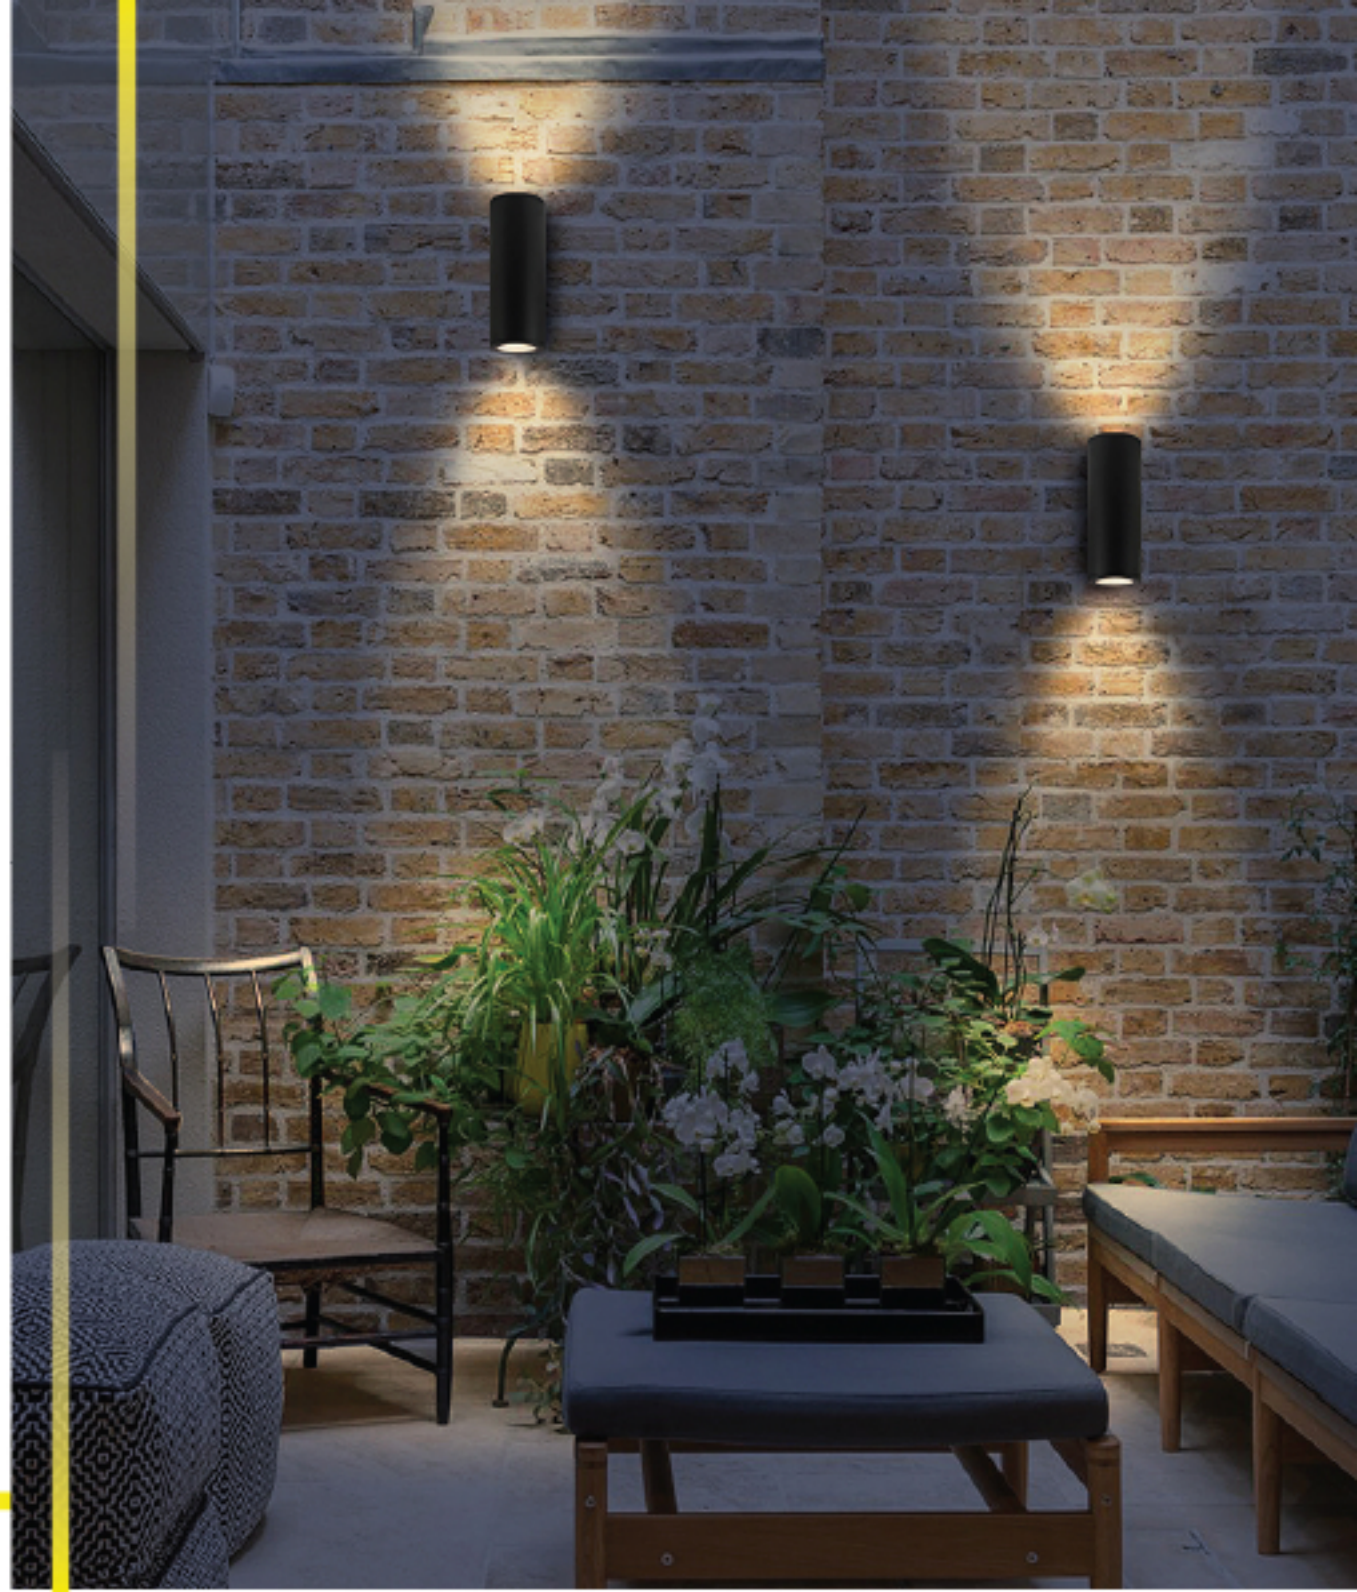

Item NO.	KL-W015	KL-W016
Watt	LED COB 12W	LED COB 2X12W
Luminous Flux	1200lm	2500lm
Beam Angle	38°	38°
CRI	80	80
Safety type	IP65 Class I	IP65 Class I
Power Factor	≥0.85	≥0.95

KEYLIGHT
SPAIN
LIGHTING PRODUCTS