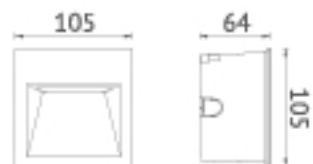

KL-WR030 / KL-WR040

Material: Die-cast aluminium / Glass Diffus

Voltage: 220-240V / 50-60Hz

Led Color Option: 2700- 6500K

Working Temp.: -20°C~40°C