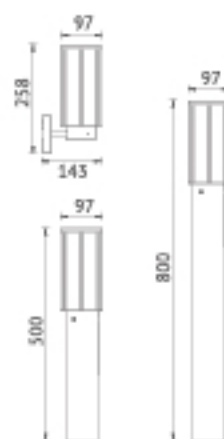

Item NO.	KL-W235	KL-B235-800	KL-B235-500
Watt	E27 MAX.6W	E27 MAX.6W	E27 MAX.6W
Safety type	IP44	IP44	IP44

KEYLIGHT
SPAIN
LIGHTING PRODUCTS