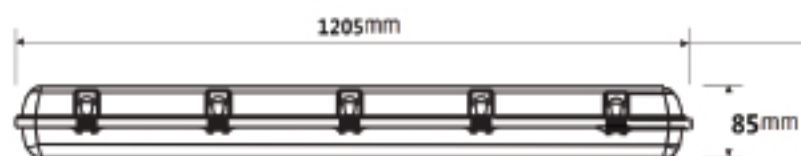

KL-OD-9A-E-40

SPECIFICATIONS

Product Code	KL-OD-9A-E-40
Power	40W
Final Lumen	4560lm
LED Quantity	SMD2835 216P
Power of Single LED	0.2W
Luminosity of single LED	28-30
Current of single LED	60MA
Volatge of single LED	3V
Color Temperature	3000k-6500k
RA	>80
Driver Input Power	40W
Driver Input Voltage	AC220V-240V
Driver Output Voltage	DC58V-114V
Power Factor	>0.9
THD	<10
Size	1205mm*85mm*95mm
IP Rating	IP65
Warranty	3 years