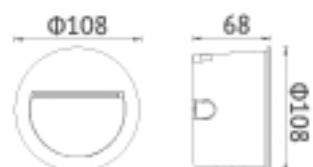

KL-WR030 / KL-WR040

Material: Die-cast aluminium / Glass Diffus

Voltage: 220-240V / 50-60Hz

Led Color Option: 2700- 6500K

Working Temp.: -20°C~40°C