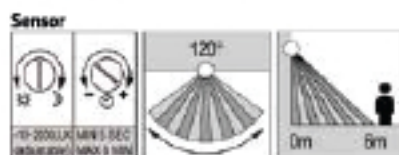

Item NO.	KL-W570	KL-W570-DN	KL-W571	KL-W571 - PIR
Watt	LED SMD 12W	LED SMD 12W	LED SMD 21W	LED SMD 21W
Luminous Flux	800lm	800lm	1500lm	1500lm
Beam Angle	120°	120°	120°	120°
CRI	80	80	80	80
Safety type	IP54 Class I	IP54 Class I	IP54 Class I	IP54 Class I
Power Factor	≥0.8	≥0.8	≥0.8	≥0.8