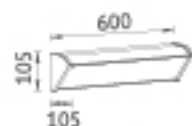

**KEYLIGHT**  
SPAIN  
LIGHTING PRODUCTS

Item NO.	KL-W229-600	KL-W229-900	KL-W229-1200
Watt	LED SMD 40W	LED SMD 60W	LED SMD 80W
Luminous Flux	2800lm	5000lm	6500lm
Beam Angle	120°	120°	120°
CRI	80	80	80
Safety type	IP54	IP54	IP54
Power Factor	≥0.9	≥0.9	≥0.9