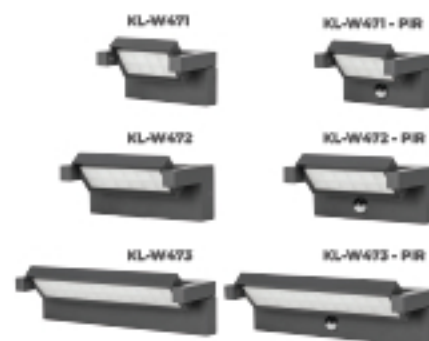

3000K → 6500K  
CCT Switchable  
3000/4000/6500K

Beam

**KEYLIGHT**  
SPAIN  
LIGHTING PRODUCTS

Item NO.	KL-W471	KL-W472	KL-W473
Watt	LED SMD 12W	LED SMD 21W	LED SMD 36W
Luminous Flux	1000lm	2000lm	4000lm
Beam Angle	95°	95°	95°
CRI	80	80	80
Safety type	IP65 Class I	IP65 Class I	IP65 Class I
Power Factor	≥0.8	≥0.8	≥0.8