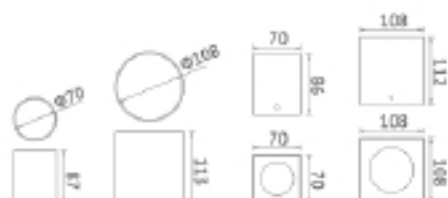

KL-C003

KL-C014

KL-C113

KL-C114

Item NO.	KL-C003	KL-C014	KL-C113	KL-C114
Watt	LED COB 7W	LED COB 7W	LED COB 13W	LED COB 13W
Luminous Flux	580lm	580lm	1000lm	1000lm
Beam Angle	38°	38°	38°	38°
CRI	80	80	80	80
Safety type	IP54 Class I	IP54 Class I	IP54 Class I	IP54 Class I
Power Factor	≥0.8	≥0.8	≥0.8	≥0.8