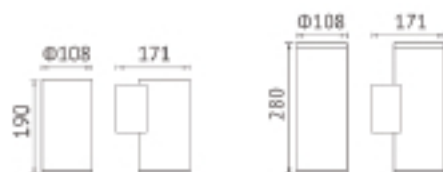

## KL-W015 / KL-W016

**Material:** Die-cast aluminium / Glass Diffuser

**Voltage:** 220-240V / 50-60Hz

**Led Color Option:** 2700- 6500K

**Working Temp.:** -20°C-40°C

Item NO.	KL-W015	KL-W016
Watt	LED COB 12W	LED COB 2X12W
Luminous Flux	1200lm	2500lm
Beam Angle	38°	38°
CRI	80	80
Safety type	IP65 Class I	IP65 Class I
Power Factor	≥0.85	≥0.95