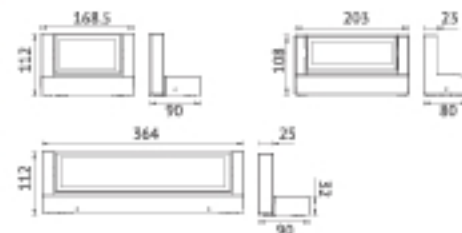

KEYLIGHT
SPAIN
LIGHTING PRODUCTS

Item NO.	KL-W471	KL-W472	KL-W473
Watt	LED SMD 12W	LED SMD 21W	LED SMD 36W
Luminous Flux	1000lm	2000lm	4000lm
Beam Angle	95°	95°	95°
CRI	80	80	80
Safety type	IP65 Class I	IP65 Class I	IP65 Class I
Power Factor	≥0.8	≥0.8	≥0.8