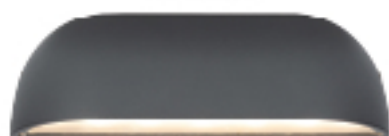

KL-W182 II

Material: Die-cast aluminium / Glass Diffuser

Voltage: 220-240V / 50-60Hz

Led Color Option: 2700- 6500K

Working Temp.: -20°C~40°C

KL-W182 II