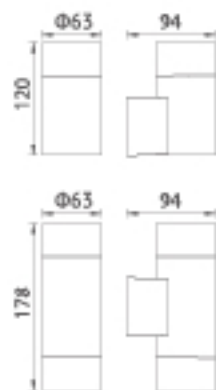

KL-W311 / KL-W312

Material: Die-cast aluminium / Glass Diffuser

Voltage: 220-240V / 50-60Hz

Led Color Option: 2700- 6500K

Working Temp.: -20°C-40°C