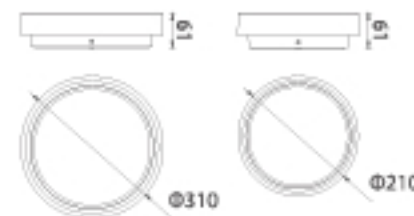

Item NO.	KL-OD0063	KL-OD0064
Watt	LED 22W	LED 40W
Luminous Flux	2000lm	3600lm
Beam Angle	120°	120°
CRI	80	80
Safety type	IP65 Class I	IP65 Class I
Power Factor	≥0.9	≥0.9

  
**KEYLIGHT**  
SPAIN  
LIGHTING PRODUCTS