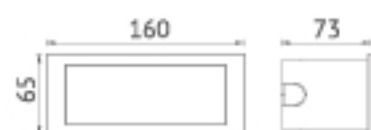

## KL-OD0069

**Material:** Die-cast aluminium / Glass Diffuser

**Voltage:** 220-240V / 50-60Hz

**Led Color Option:** 2700- 6500K

**Working Temp.:** -20°C-40°C

White Silver Dark Grey Black

Item NO.	KL-OD0069
Watt	LED SMD 4W
Luminous Flux	180lm
Beam Angle	60°
CRI	80
Safety type	IP54 Class I
Power Factor	≥0.5