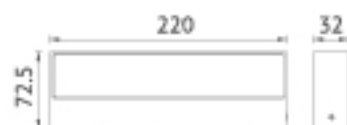

## KL-W171 / KL-W176

**Material:** Die-cast aluminium / Glass Diffuser

**Voltage:** 220-240V / 50-60Hz

**Led Color Option:** 2700- 6500K

**Working Temp.:** -20°C~40°C

KL-W171

KL-W176

Item NO.	KL-W171	KL-W176
Watt	LED SMD 12W	LED SMD 2X8W
Luminous Flux	800lm	1300lm
Beam Angle	120°	120°
CRI	80	80
Safety type	IP65 Class I	IP65 Class I
Power Factor	≥0.95	≥0.95