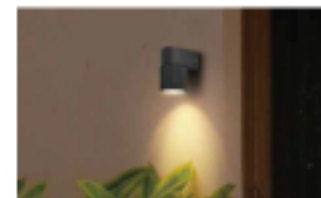

Item NO.	KL-W157	KL-W158
Watt	GU10 MAX.35W	GU10 20MAX.35W
Safety type	IP54 CLASS I	IP54 CLASS I

KEYLIGHT
SPAIN
LIGHTING PRODUCTS