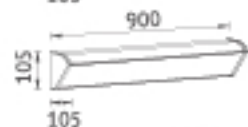

**KEYLIGHT**  
SPAIN  
LIGHTING PRODUCTS

Item NO.	KL-W229-600	KL-W229-900	KL-W229-1200
Watt	LED SMD 40W	LED SMD 60W	LED SMD 80W
Luminous Flux	2800lm	5000lm	6500lm
Beam Angle	120°	120°	120°
CRI	80	80	80
Safety type	IP54	IP54	IP54
Power Factor	≥0.9	≥0.9	≥0.9