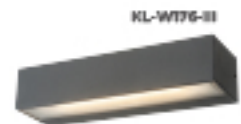

Item NO.	KL-W171-III	KL-W176-III
Watt	LED SMD 10W	LED SMD 20W
Luminous Flux	800lm	1200lm
Beam Angle	120°	120°
CRI	80	80
Safety type	IP65 CLASS I	IP65 CLASS I
Power Factor	≥0.95	≥0.95

KEYLIGHT
SPAIN
LIGHTING PRODUCTS