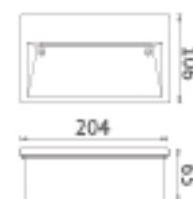

## KL-OD0039 / KL-WR041

**Material:** Die-cast aluminium / Glass Diffuser

**Voltage:** 220-240V / 50-60Hz

**Led Color Option:** 2700- 6500K

**Working Temp.:** -20°C~40°C

KL-OD0039

KL-WR041

Item NO.	KL-OD0039	KL-WR041
Watt	LED SMD10W	LED SMD10W
Luminous Flux	250lm	250lm
Beam Angle	70°	70°
CRI	80	80
Safety type	IP54 Class I	IP54 Class I
Power Factor	≥0.9	≥0.9