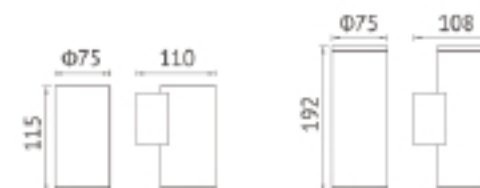

## KL-W003 / KL-W004

**Material:** Die-cast aluminium / Glass Diffuser

**Voltage:** 220-240V / 50-60Hz

**Led Color Option:** 2700- 6500K

**Working Temp.:** -20°C-40°C

KL-W003

KL-W004

Item NO.	KL-W003	KL-W004
Watt	LED COB 6W	LED COB 2x7W
Luminous Flux	350lm	800lm
Beam Angle	30°	30°
CRI	80	80
Safety type	IP65 Class I	IP65 Class I
Power Factor	≥0.5	≥0.8