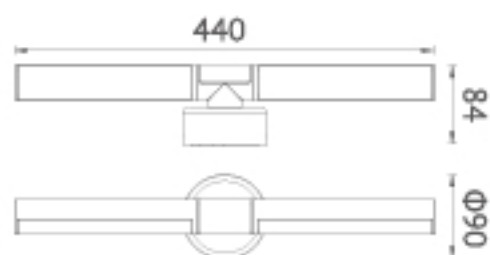

KL-W452

Material: Die-cast aluminium / Glass Diffuser

Voltage: 220-240V / 50-60Hz

Led Color Option: 2700- 6500K

Working Temp.: -20°C-40°C