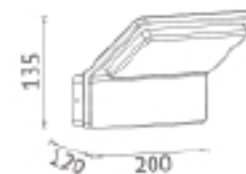

KL-WM206

Material: Die-cast aluminium / Glass Diffuser

Voltage: 220-240V / 50-60Hz

Led Color Option: 2700- 6500K

Working Temp.: -20°C-40°C

3000K → 6500K

CCT Switchable
3000/4000/6500K

Item NO.	KL-W206	KL-W206 - PIR
Watt	LED SMD 21W	LED SMD 21W
Luminous Flux	1600lm	1600lm
Beam Angle	105°	105°
CRI	80	80
Safety type	IP65 Class I	IP65 Class I
Power Factor	≥0.9	≥0.9

KEYLIGHT
SPAIN
LIGHTING PRODUCTS