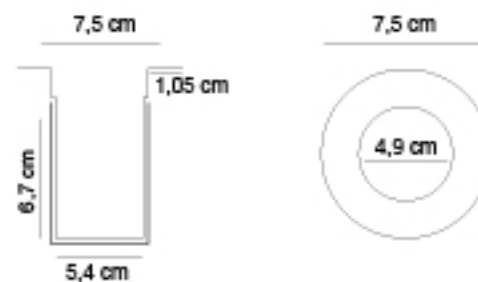

KEYLIGHT
SPAIN
LIGHTING PRODUCTS