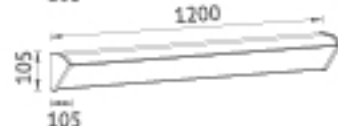

**KEYLIGHT**  
SPAIN  
LIGHTING PRODUCTS

Item NO.	KL-W229-600	KL-W229-900	KL-W229-1200
Watt	LED SMD 40W	LED SMD 60W	LED SMD 80W
Luminous Flux	2800lm	5000lm	6500lm
Beam Angle	120°	120°	120°
CRI	80	80	80
Safety type	IP54	IP54	IP54
Power Factor	≥0.9	≥0.9	≥0.9