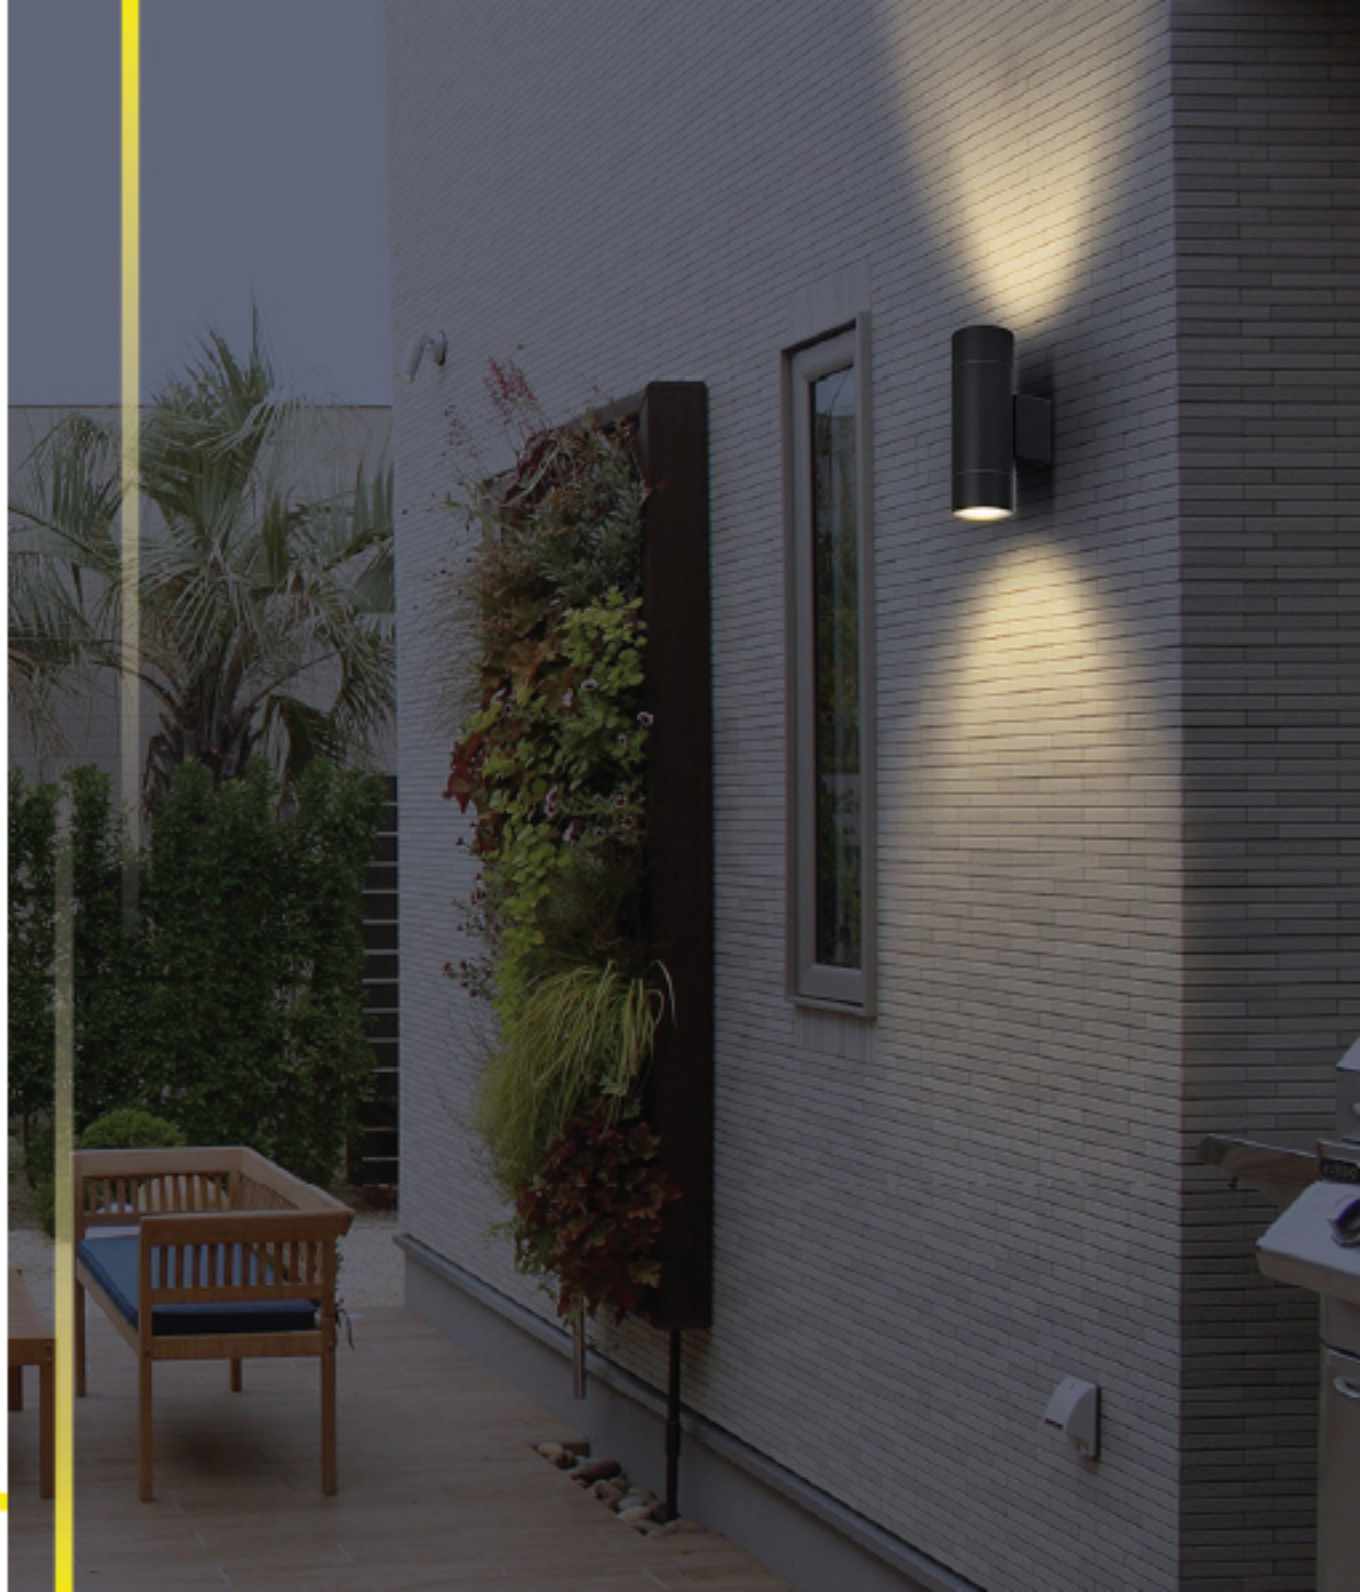

Item NO.	KL-W311	KL-W312
Watt	LED COB 7W	LED COB 13W
Luminous Flux	800lm	1500lm
Beam Angle	38°	38°
CRI	80	80
Safety type	IP65 Class I	IP65 Class I
Power Factor	≥ 0.5	≥ 0.85

KEYLIGHT
SPAIN
LIGHTING PRODUCTS