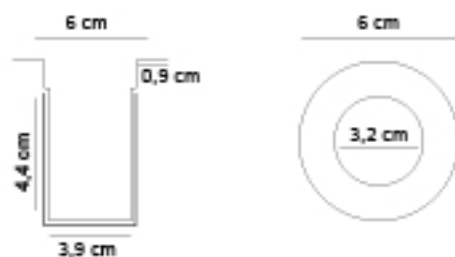

OD-ING-102

Stainless steel (SS304) body
Tempered glass diffuser
GU10