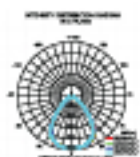

FL-OD-10/20/30/50/100/200W