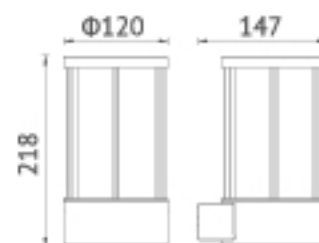

## KL-W231

**Material:** Die-cast aluminium / Glass Diffuser

**Voltage:** 220-240V / 50-60Hz

**Working Temp.:** -20°C-40°C

Item NO.	KL-W231
Watt	E27 Max.60W
Safety type	IP44

**KEYLIGHT**  
SPAIN  
LIGHTING PRODUCTS