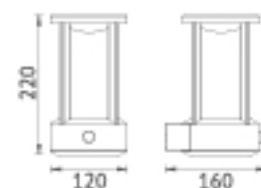

## KL-OD0014 / KL-OD0014-PIR

**Material:** Die-cast aluminium / PC Diffuser

**Voltage:** 220-240V / 50-60Hz

**Led Color Option:** 2700- 6500K

**Working Temp.:** -20°C-40°C

KL-OD0014      KL-OD0014-PIR

Item NO.	KL-OD0014	KL-OD0014-PIR
Watt	LED SMD 13W	LED SMD 13W
Luminous Flux	800lm	800lm
Beam Angle	120°	120°
CRI	80	80
Safety type	IP65 Class I	IP65 Class I
Power Factor	≥0.85	≥0.85