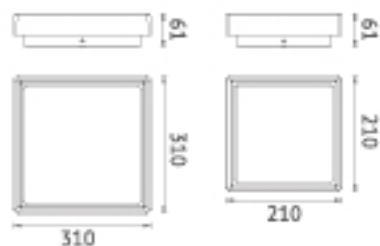

KL-OD0065 / KL-OD0066

Material: Die-cast aluminium / PC Diffuser

Voltage: 220-240V / 50-60Hz

Led Color Option: 2700- 6500K

Working Temp.: -20°C~40°C

White Silver Dark Grey Black

3000K → 6500K

CCT Switchable
3000/4000/6500K

Item NO.	KL-OD0065	KL-OD0066
Watt	LED 22W	LED 40W
Luminous Flux	2000lm	3600lm
Beam Angle	120°	120°
CRI	80	80
Safety type	IP65 Class I	IP65 Class I
Power Factor	≥0.9	≥0.9

KEYLIGHT
SPAIN
LIGHTING PRODUCTS