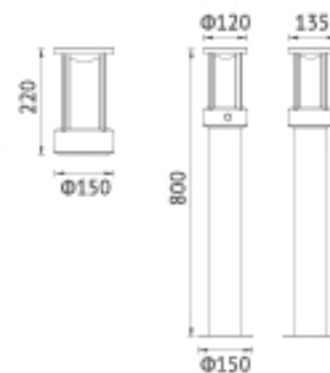

KL-OD0057 / KL-OD0058-800 KL-OD0058-800-PIR

Material: Die-cast aluminium / PC Diffuser

Voltage: 220-240V / 50-60Hz

Led Color Option: 2700- 6500K

Working Temp.: -20°C~40°C

☐ White
☐ Silver
☐ Dark Grey
☐ Black

KL-OD0057 KL-OD0058-800 KL-OD0058-800-PIR