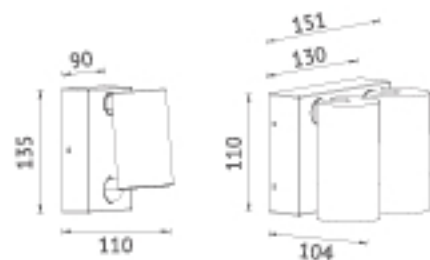

3000K → 6500K
CCT Switchable
3000/4000/6500K