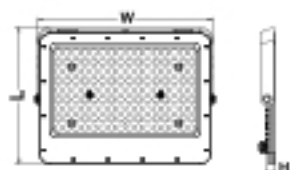

FL-OD-10/20/30/50/100/200W